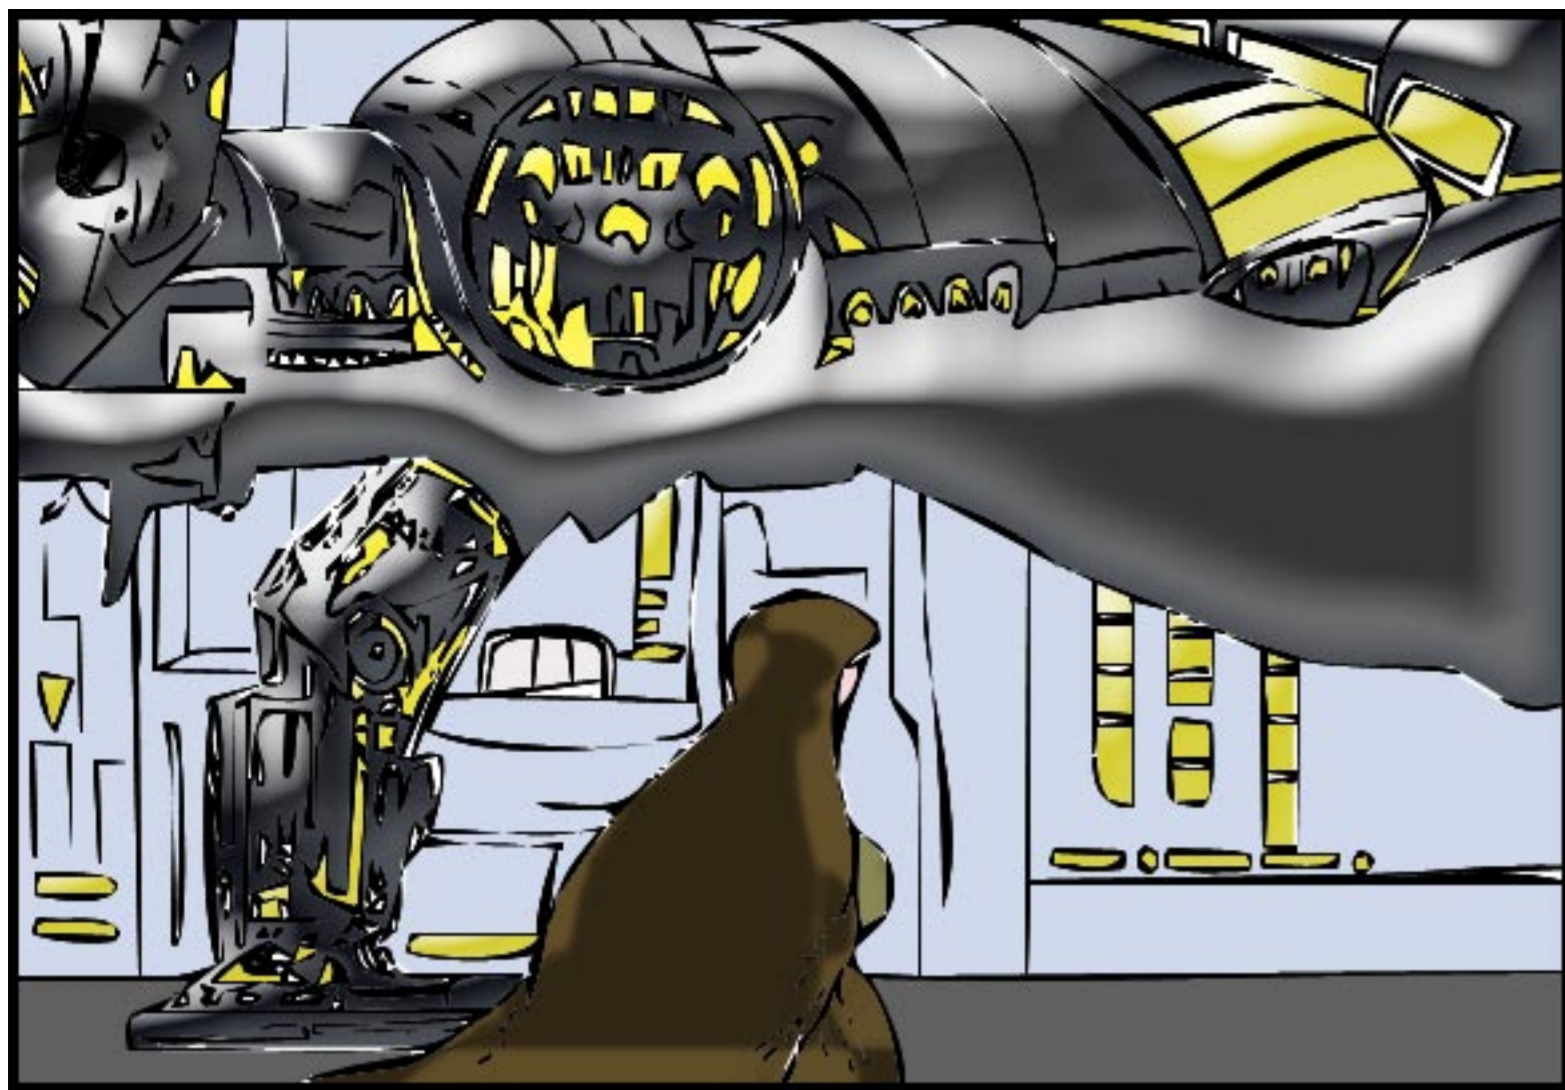

STAR WARS

” - The Labyrinths Of Coruscant - ”

- Adapted from the original story by Claus Frederiksen -

Milo Bezie.. A remote icy planet in the Holow-System.
Here the remains of the once so powerful band of Jedies and their fellowmen have taken refuge from the evermore powerful Dark Fleet lead by the evil Emperor Palpatin and his crooked followers... What the rebels do not know is that the dark fleet have intercepted information leading to their knowing of the rebel base at Milo Bezie...

I will come!

Come to Coruscant You must Anakin. Great danger for You I sense right now. With the help of the Force a cloak You have made, I sense too. Good that is. Aiming for the field generator they are. Leave now You must...

I sense it too Master Yoda. The Emperor wants to turn me to the Dark Side of the Force, but I will not give in, but leave to Coruscant!

Anakin merely escapes the Dark Fleet far above the surface of Milo Bezie where a great space battle is taking place...

He safely jumps into hyperspace, but the Rebel Base is doomed...

Safely arrived at Coruscant, Anakin hurries through the maze deep underneath the surface of the planet. Here the seat of the Jedicouncil has taken refuge...