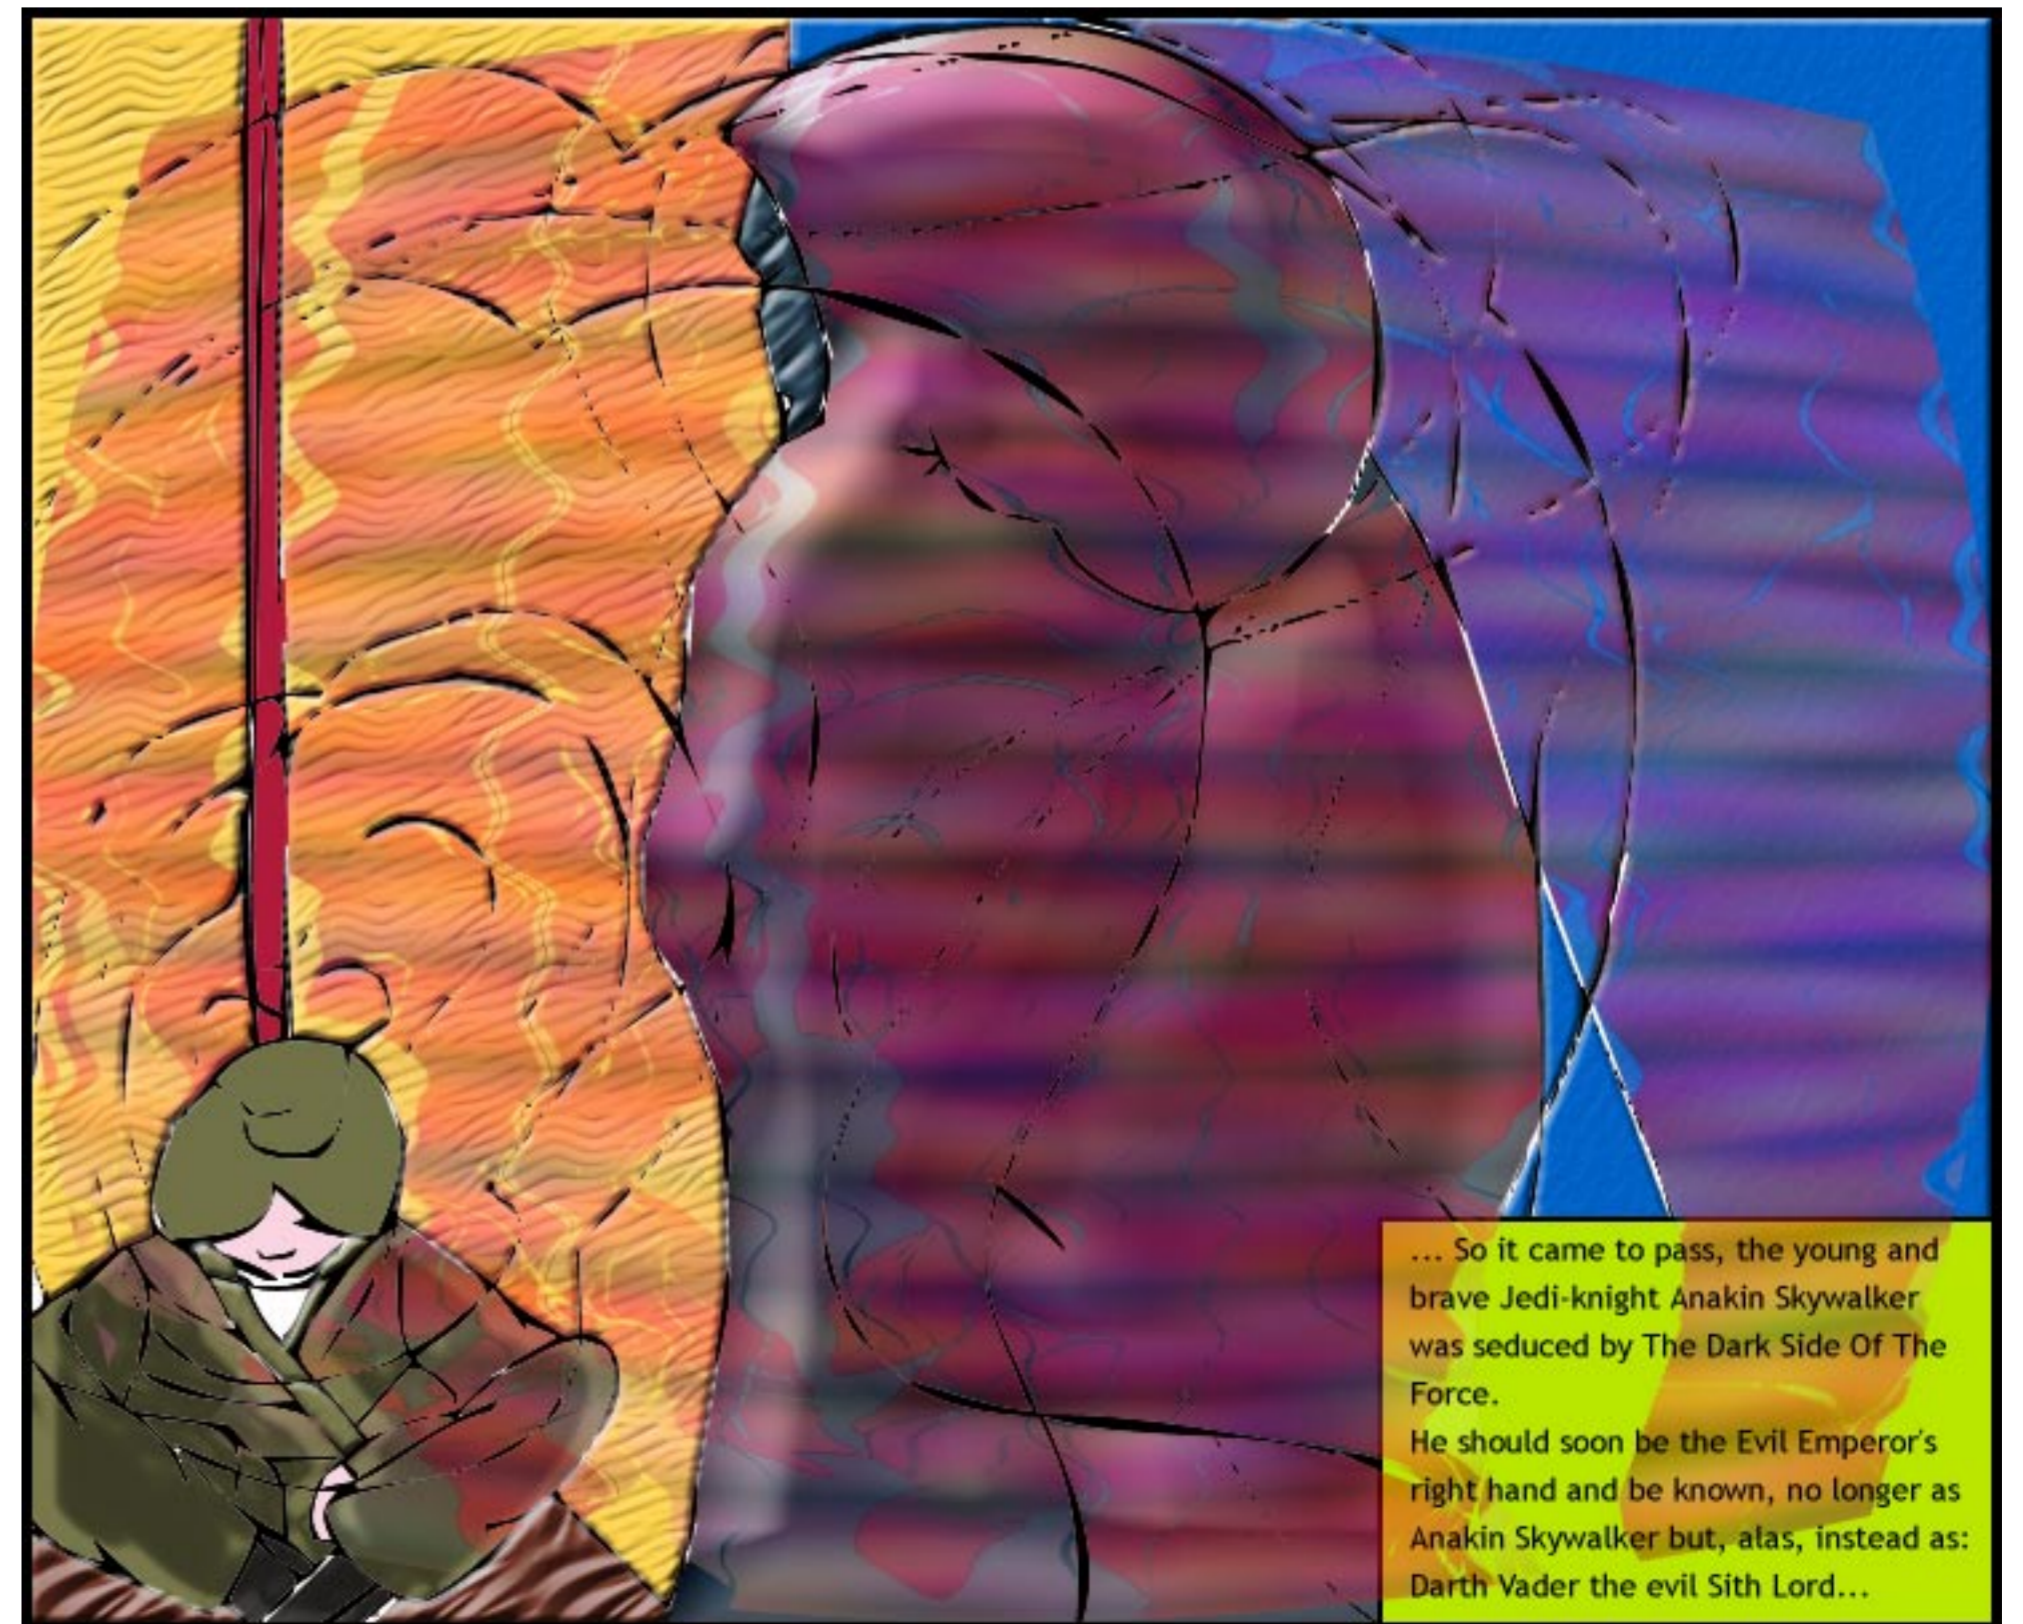

STAR WARS

” - The Labyrinths Of Coruscant - ”

- Adapted from the original story by Claus Frederiksen -

Milo Bezie.. A remote icy planet in the Holow-System.
Here the remains of the once so powerful band of Jedies and their fellowmen have taken refuge from the evermore powerful Dark Fleet lead by the evil Emperor Palpatin and his crooked followers... What the rebels do not know is that the dark fleet have intercepted information leading to their knowing of the rebel base at Milo Bezie...

He safely jumps into hyperspace, but the Rebel Base is doomed...

Safely arrived at Coruscant, Anakin hurries through the maze deep underneath the surface of the planet. Here the seat of the Jedicouncil has taken refuge...

Come quick You did, Padawan! Now into the future see You must. Meditate, release, let the Force flow through you!

Now go young Padawan!

Yes, Master Yoda!

... So it came to pass, the young and brave Jedi-knight Anakin Skywalker was seduced by The Dark Side Of The Force. He should soon be the Evil Emperor's right hand and be known, no longer as Anakin Skywalker but, alas, instead as: Darth Vader the evil Sith Lord...